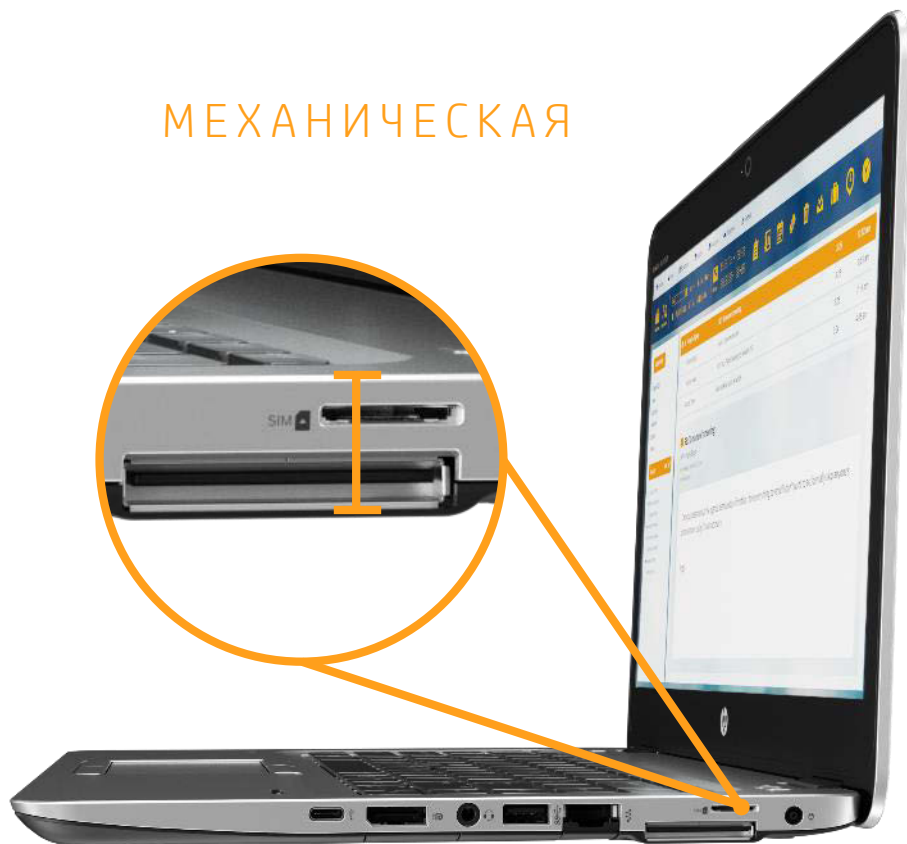

ЭВОЛЮЦИЯ DOCS

МЕХАНИЧЕСКАЯ