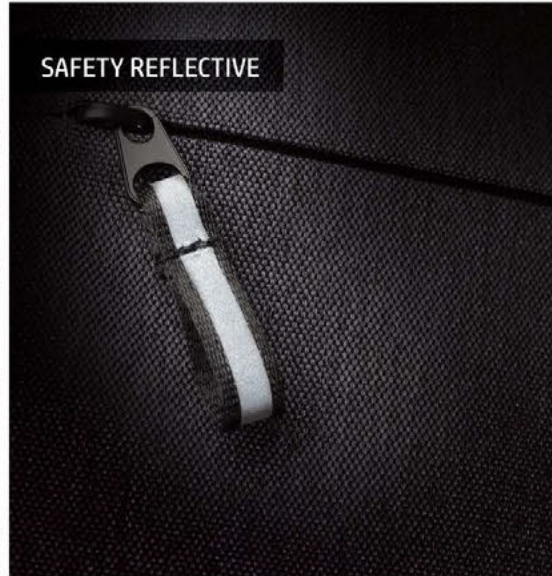

Water Bottle Pocket

Reflective Safety Details

Cable Pass-through

Accent Zipper Teeth

WATER RESISTANT COATING

SAFETY REFLECTIVE

WATER BOTTLE POCKET

NOTEBOOK & LAPTOP PROTECTION

LUGGAGE PASS-THROUGH

CABLE PORT

ANTI-THEFT LOCKABLE ZIPPER PULLS